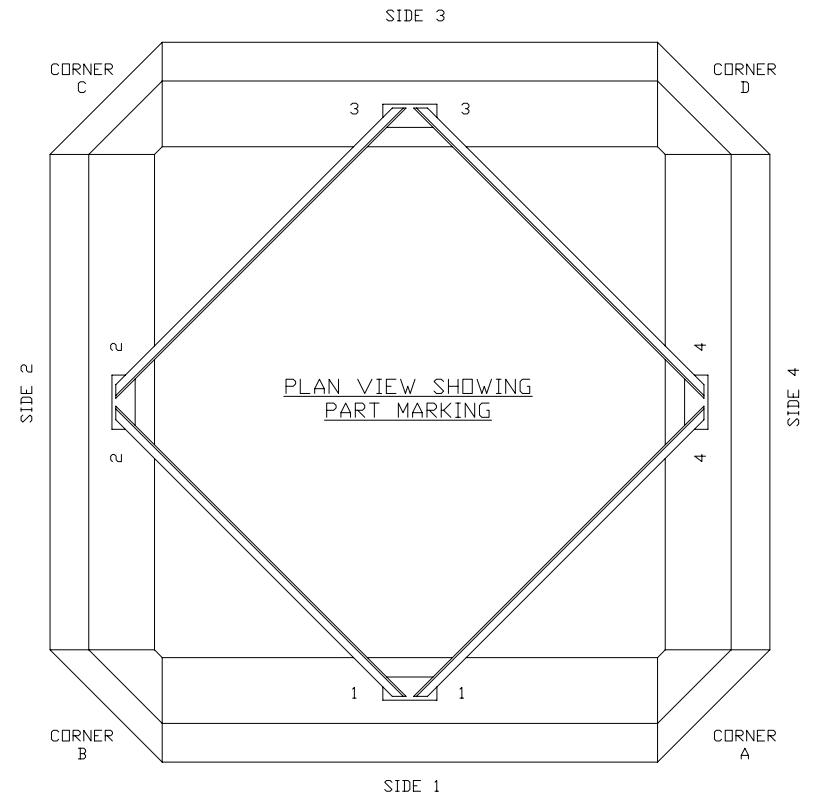

PLAN VIEW SHOWING
PART MARKING