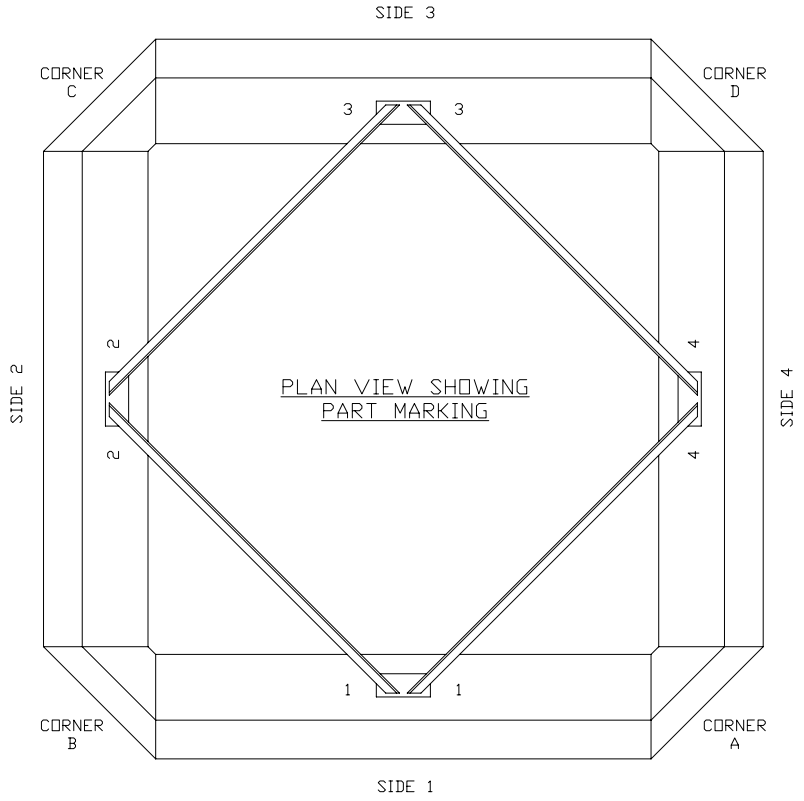

SIGN ATTACHMENT
DETAIL