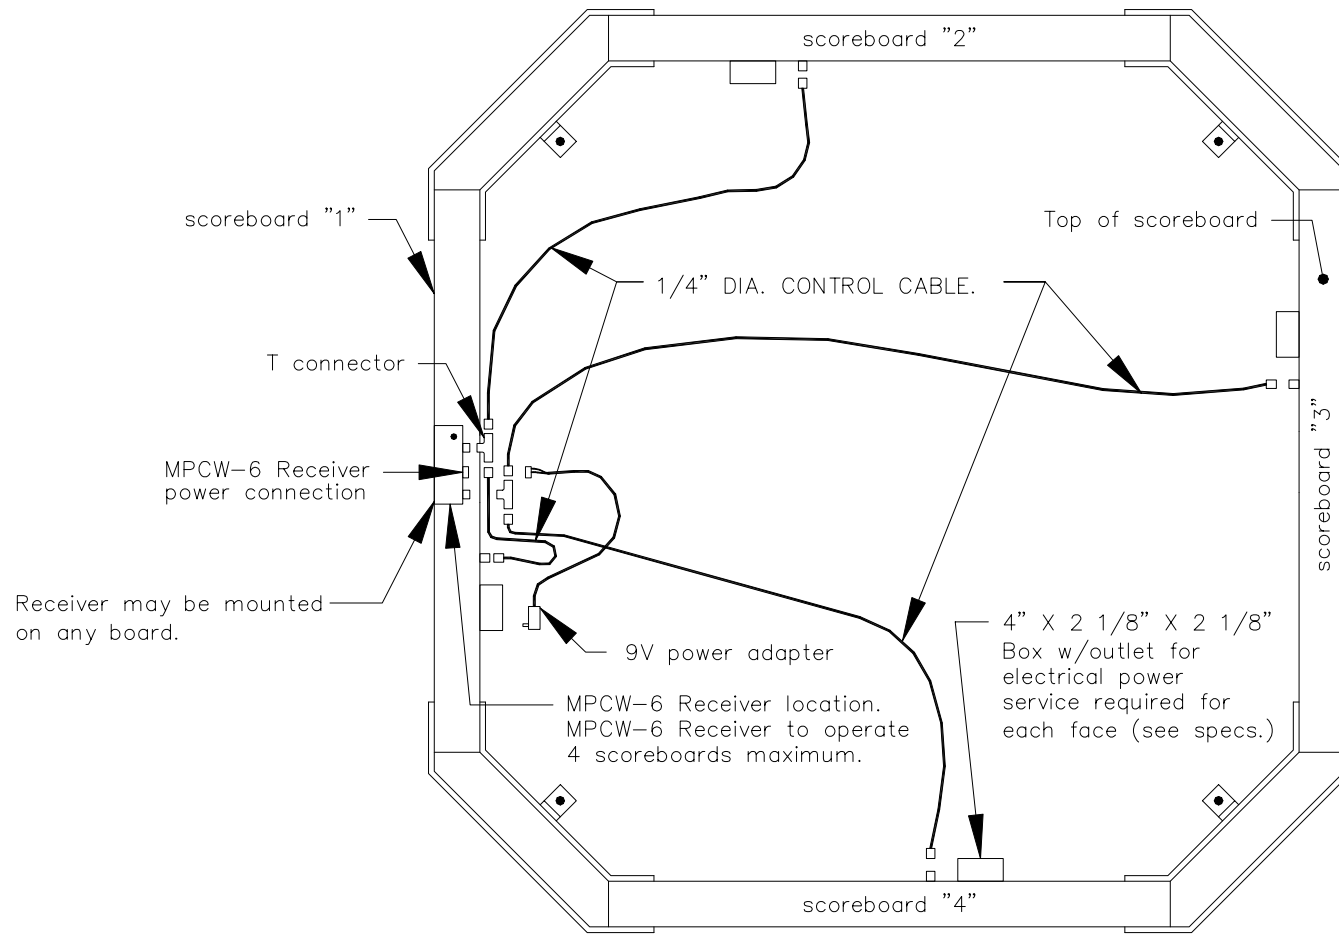

MPCW-6 RECEIVER TOP
VIEW OF 4-FACE SCOREBOARD

NOTES:

1. If a sign is added to the top of the scoreboard the receiver must be placed on top of the sign.
2. Use power adapter extension if signs are mounted to the top of scoreboard.
3. To independently operate each scoreboard face, each face must have its own MPCW receiver.

RECEIVER MOUNTING DETAIL, 4-FACE SCOREBOARD W/1 MPCW-6 RECEIVER		 NEVCO SCOREBOARD CO. GREENVILLE, ILLINOIS 62246	
			DRAWING NO. C10089
DRAWN BMK	DATE 11/01/04	SHEET 1 OF 1