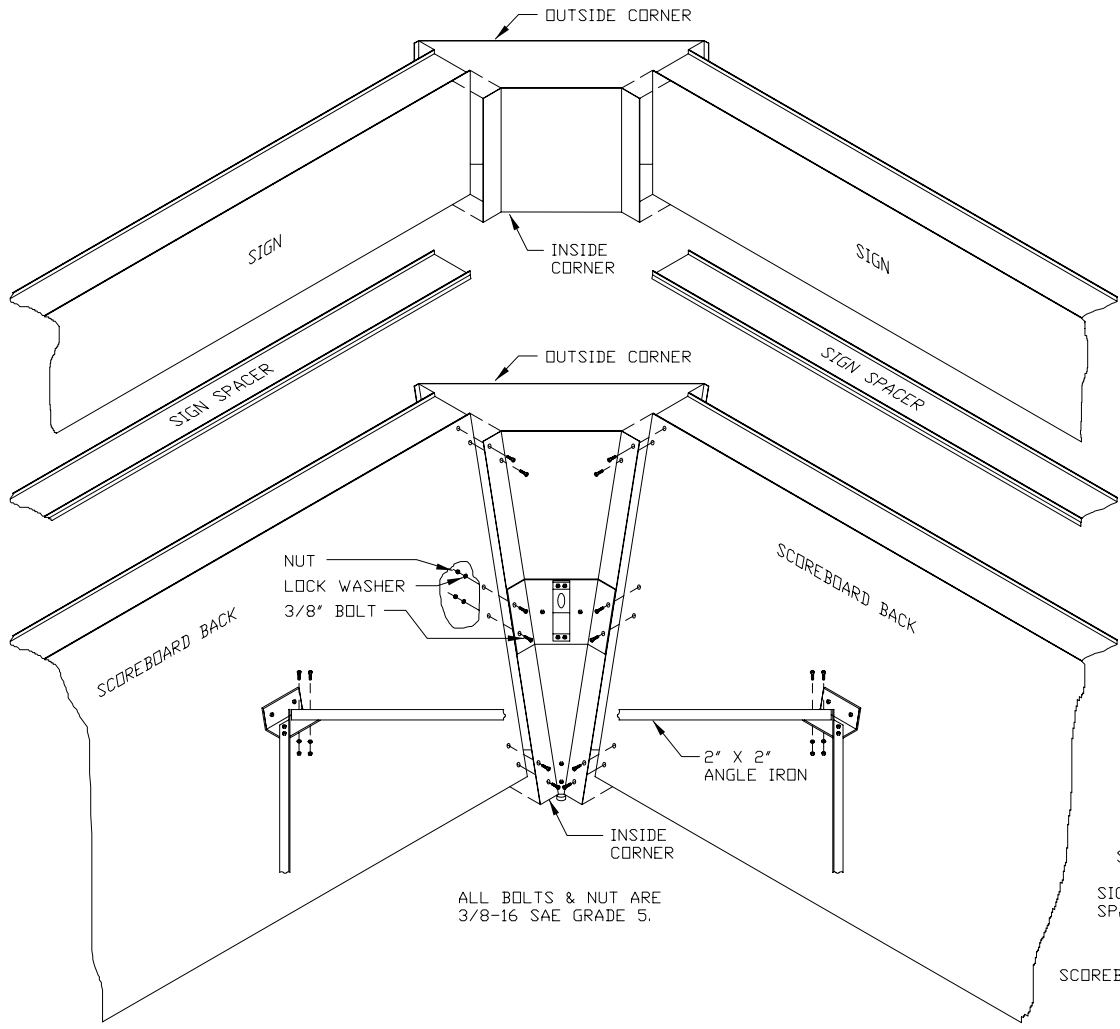

4" X 2 1/8" X 2 1/8"
BOX FOR ELECTRICAL
POWER SERVICE REQUIRED TO
EACH FACE 120V, 3A, 50/60HZ

2 13/16" EYEBOLT, 1 1/2" INSIDE
DIA., ONE EACH CORNER LOCATED
8'-6" ON CENTER.

CEILING JUNCTION BOX

FOUR 1/4" DIA. CABLES ORDER
LENGTHS REQUIRED FROM NEVCO.

NOTES

1. MAKE CONNECTION TO EYEBOLT PER OWNER'S SPECIFICATIONS.
2. ANCHORS AT CEILING FURNISHED BY OWNER.
3. WIRE ROPE CABLE EACH CORNER SIZE AS REQUIRED TO SUPPORT SCOREBOARD. CABLE FURNISHED BY OWNER.

NOTES:

1. If a sign is added to the top of the scoreboard the receiver must be placed on top of the sign.
2. Use power adapter extension if signs are mounted to the top of scoreboard.
3. To independently operate each scoreboard face, each face must have its own MPCW receiver.

PLAN VIEW SHOWING
PART MARKING

BOTTOM
INSTALLATION

TYP. ASSEMBLY
4-FACE
SCOREBOARD

NEVCO SCOREBOARD CO.
GREENVILLE, ILLINOIS 62246

DRAWING NO. D1888

DRAWN HW DATE 5-6-75 SHEET 1 OF 1

NOTE
REMOVE EACH SIGN FACE FOR ACCESS TO
POWER CONNECTIONS. ADD HOLES IN REAR
OF SIGNS FOR POWER ENTRANCE.