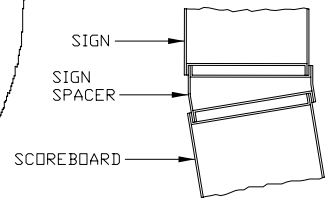

SIGN ATTACHMENT
DETAIL