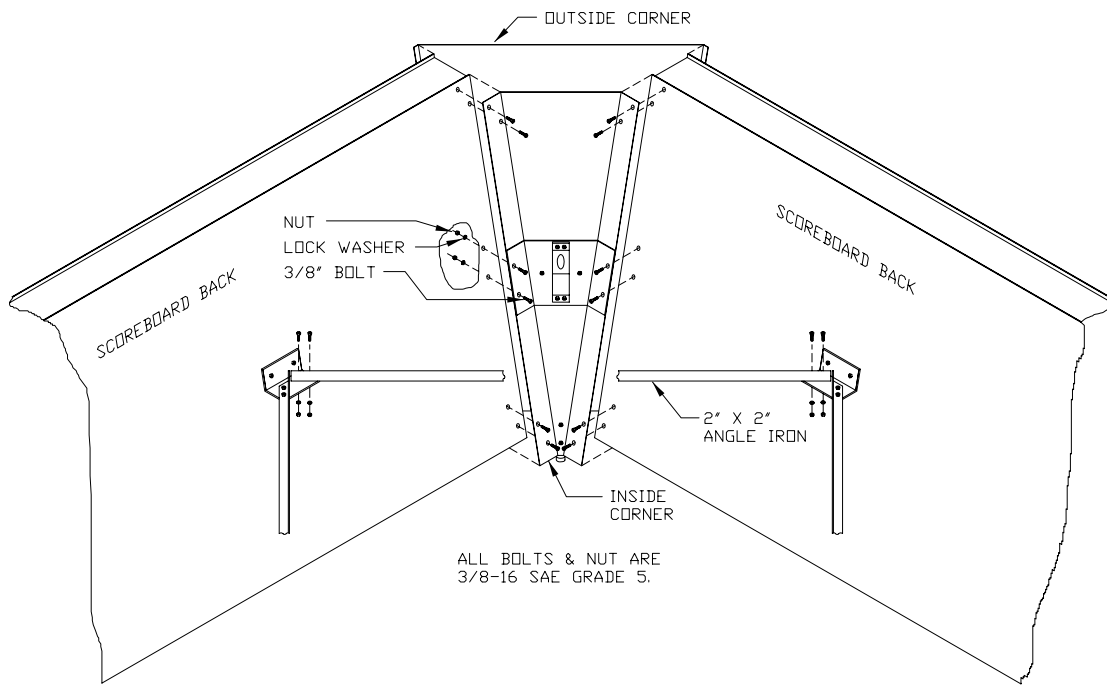

ALL BOLTS & NUT ARE
3/8-16 SAE GRADE 5.

CORNER ASSEMBLY DETAIL