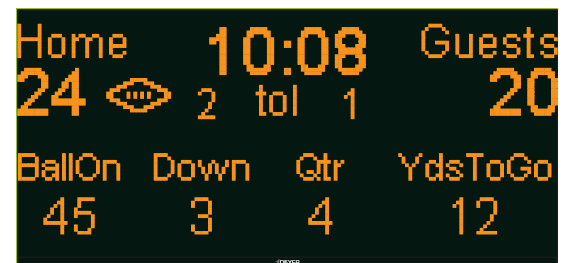

Model 8870

- Size and aspect ratio dictate what sport templates are available.
- All full matrix boards are designed for indoor and outdoor use.

VISIT US ONLINE AT:

WWW.NEVCO.COM

U.S. & CANADA: 800-851-4040 INTERNATIONAL: 618-664-0360

FAX: 618-664-0398 E-MAIL: INFO@NEVCO.COM